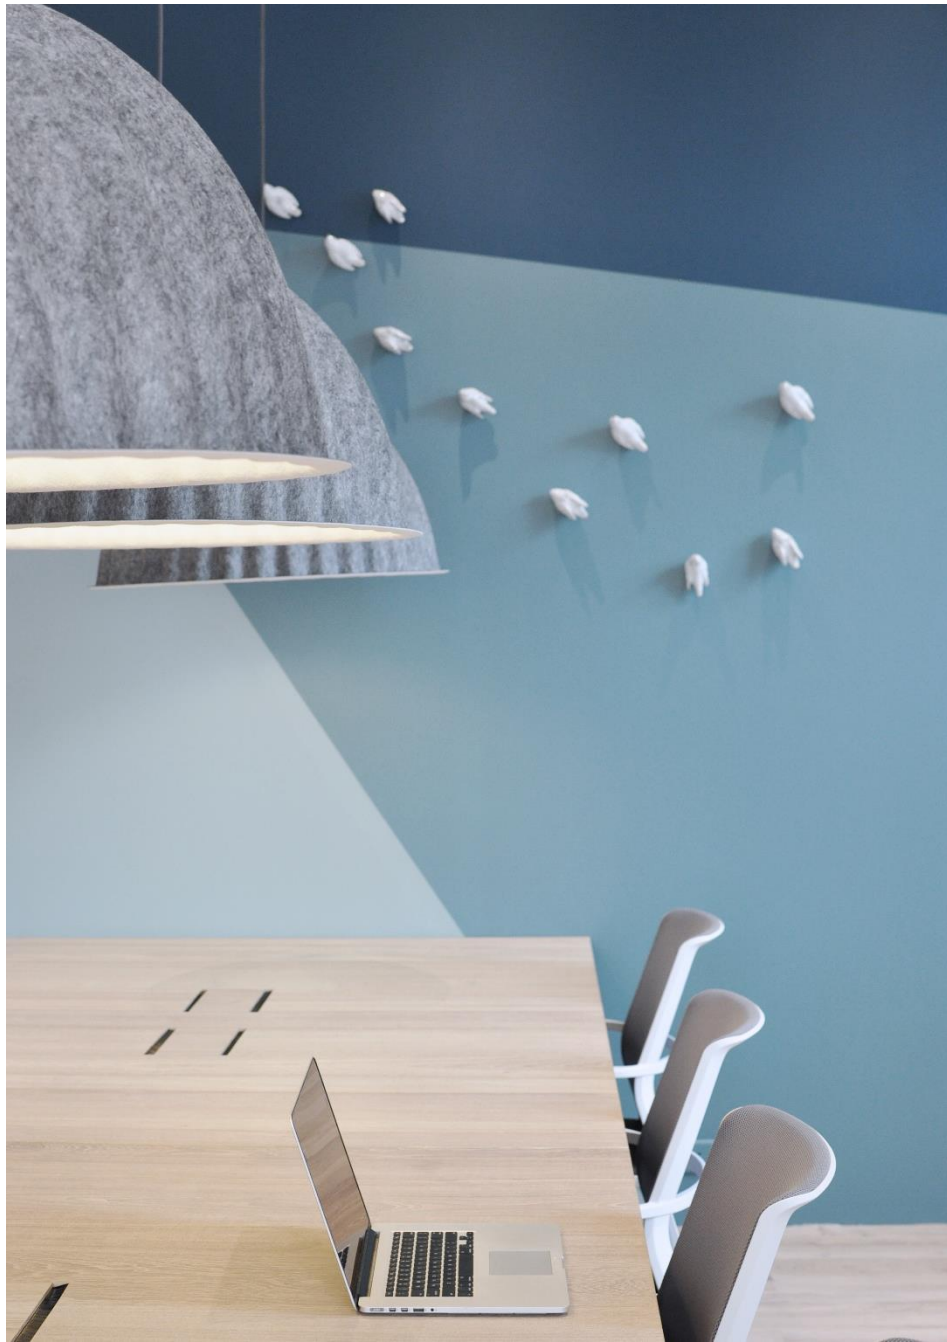

INDEX

WORKING PP. 3-33

- Touch-Down & Quiet Space
- Desk Sharing & Co-Working
- Workstation