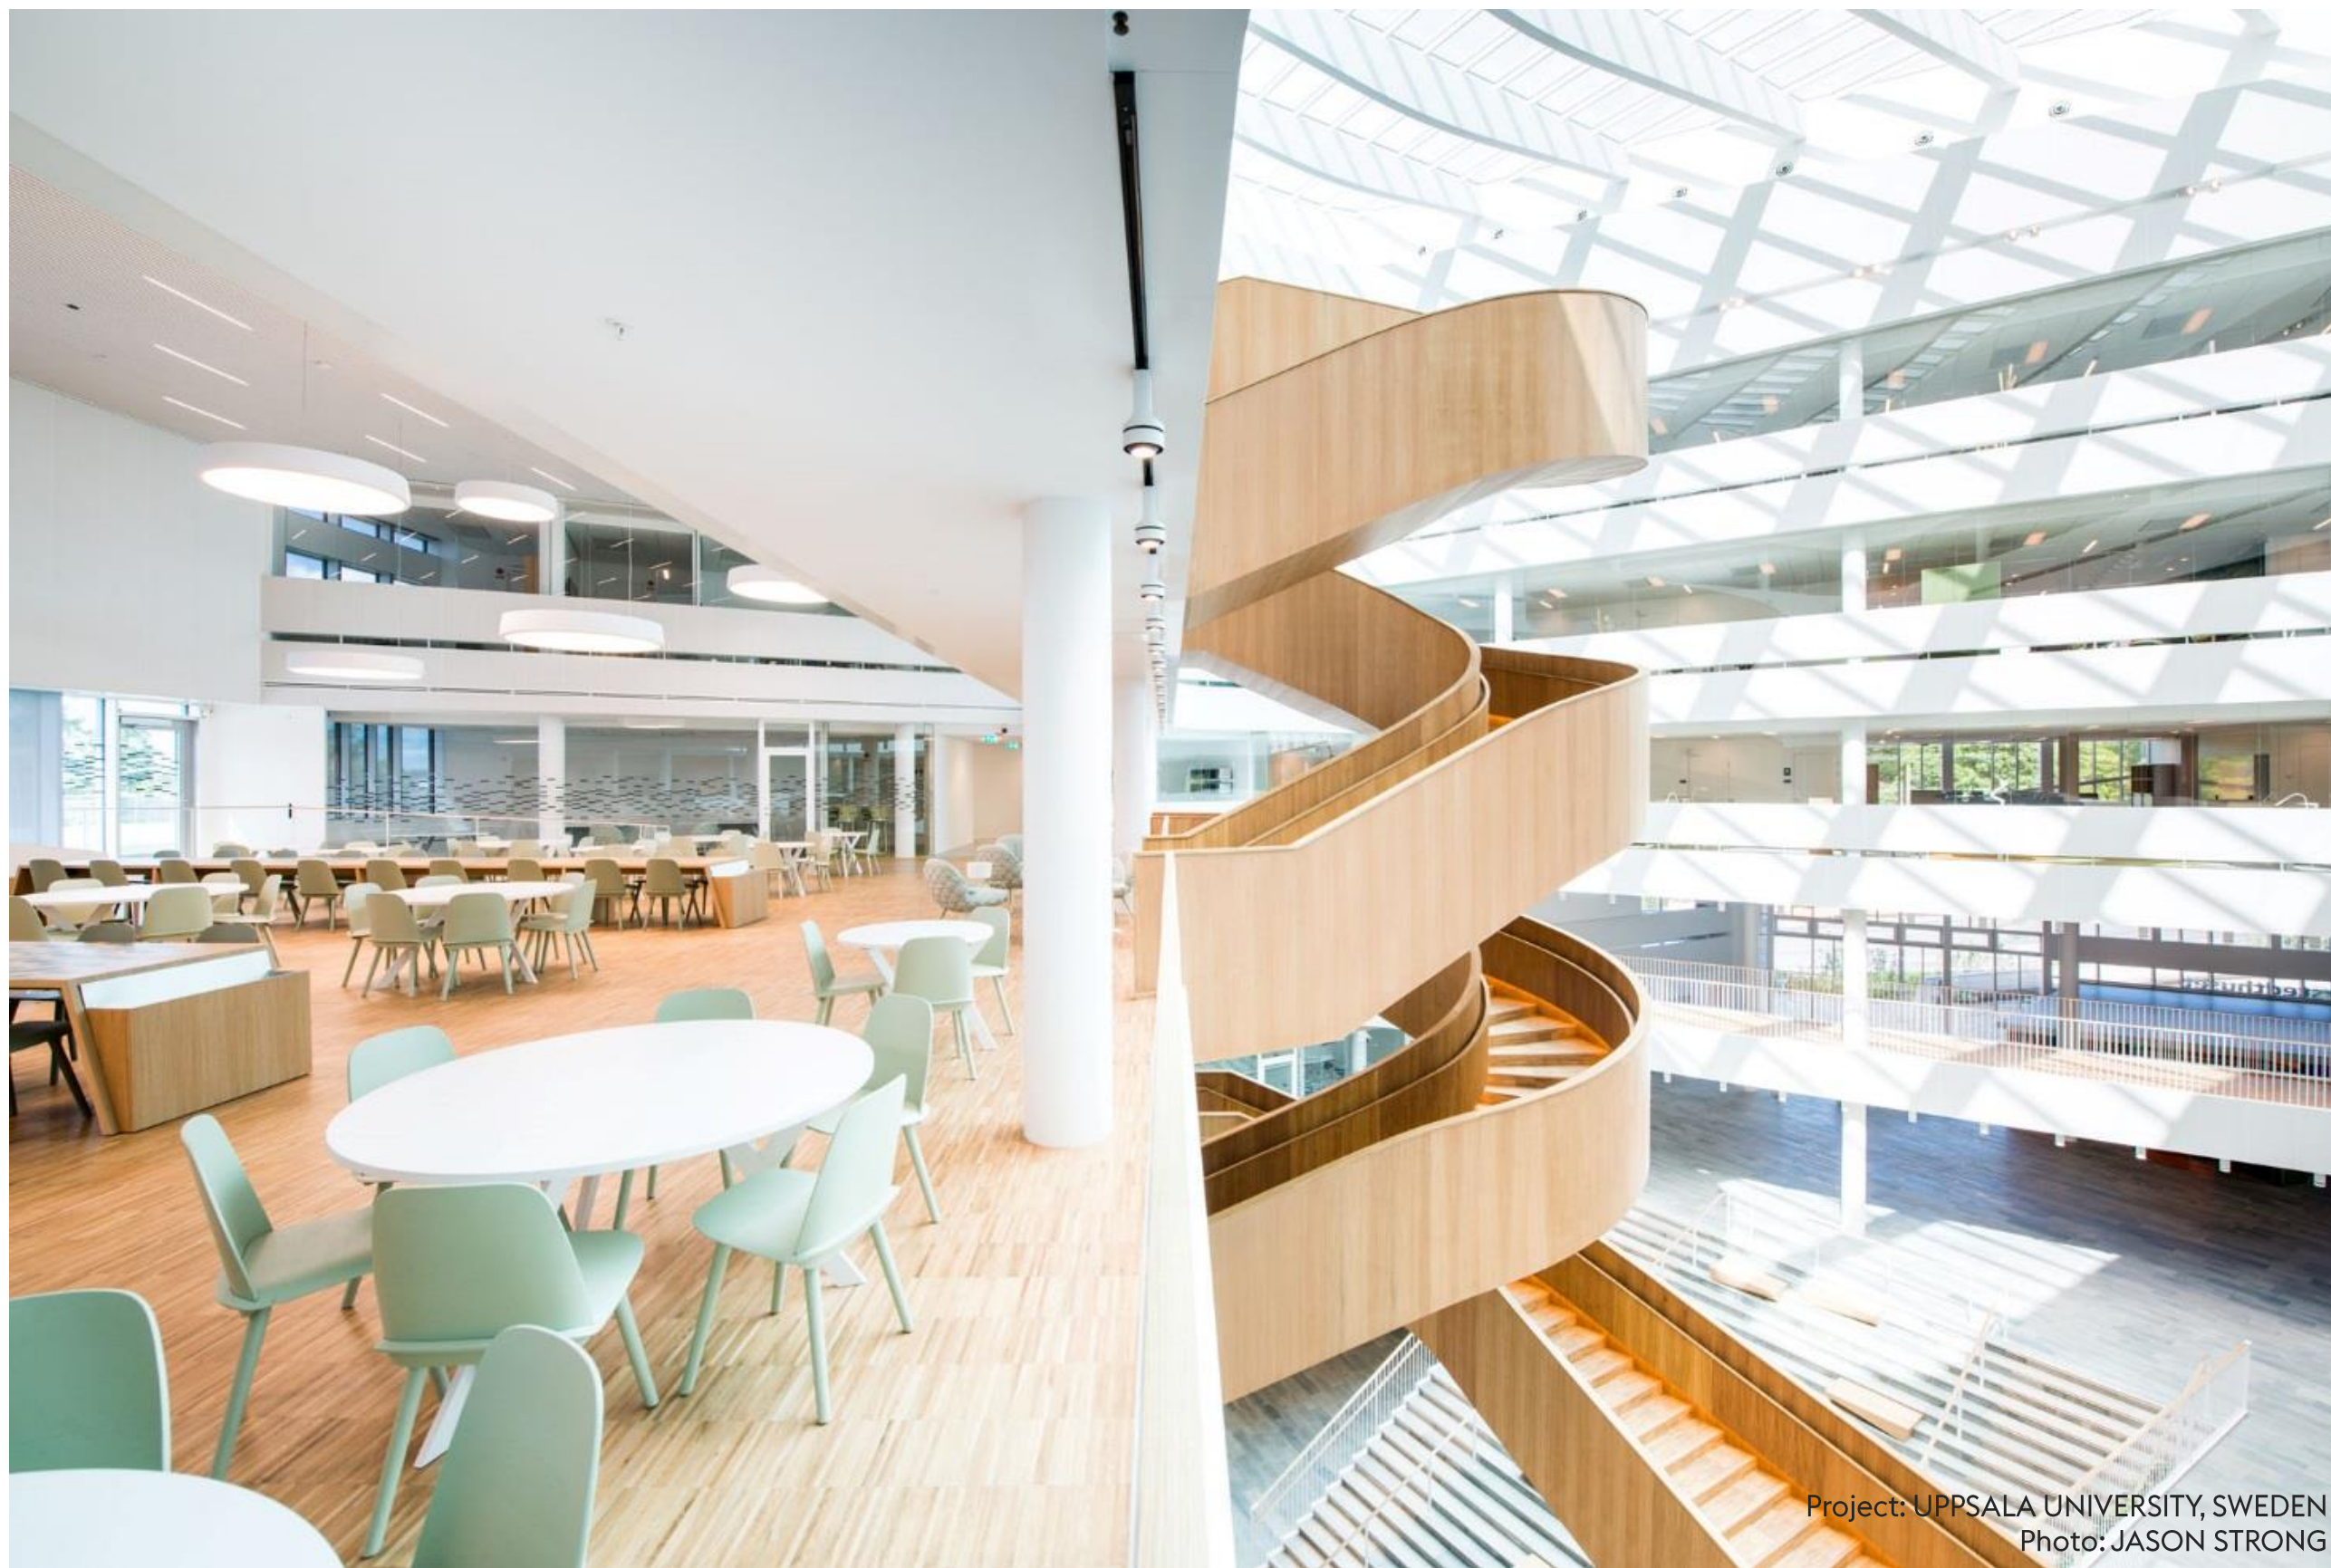

SOCIALIZING

CANTEEN & COFFEE POINT

Project: UPPSALA UNIVERSITY, SWEDEN
Photo: JASON STRONG

/ NERD CHAIR by David Geckeler
/ BASE TABLE by Mika Tolvanen