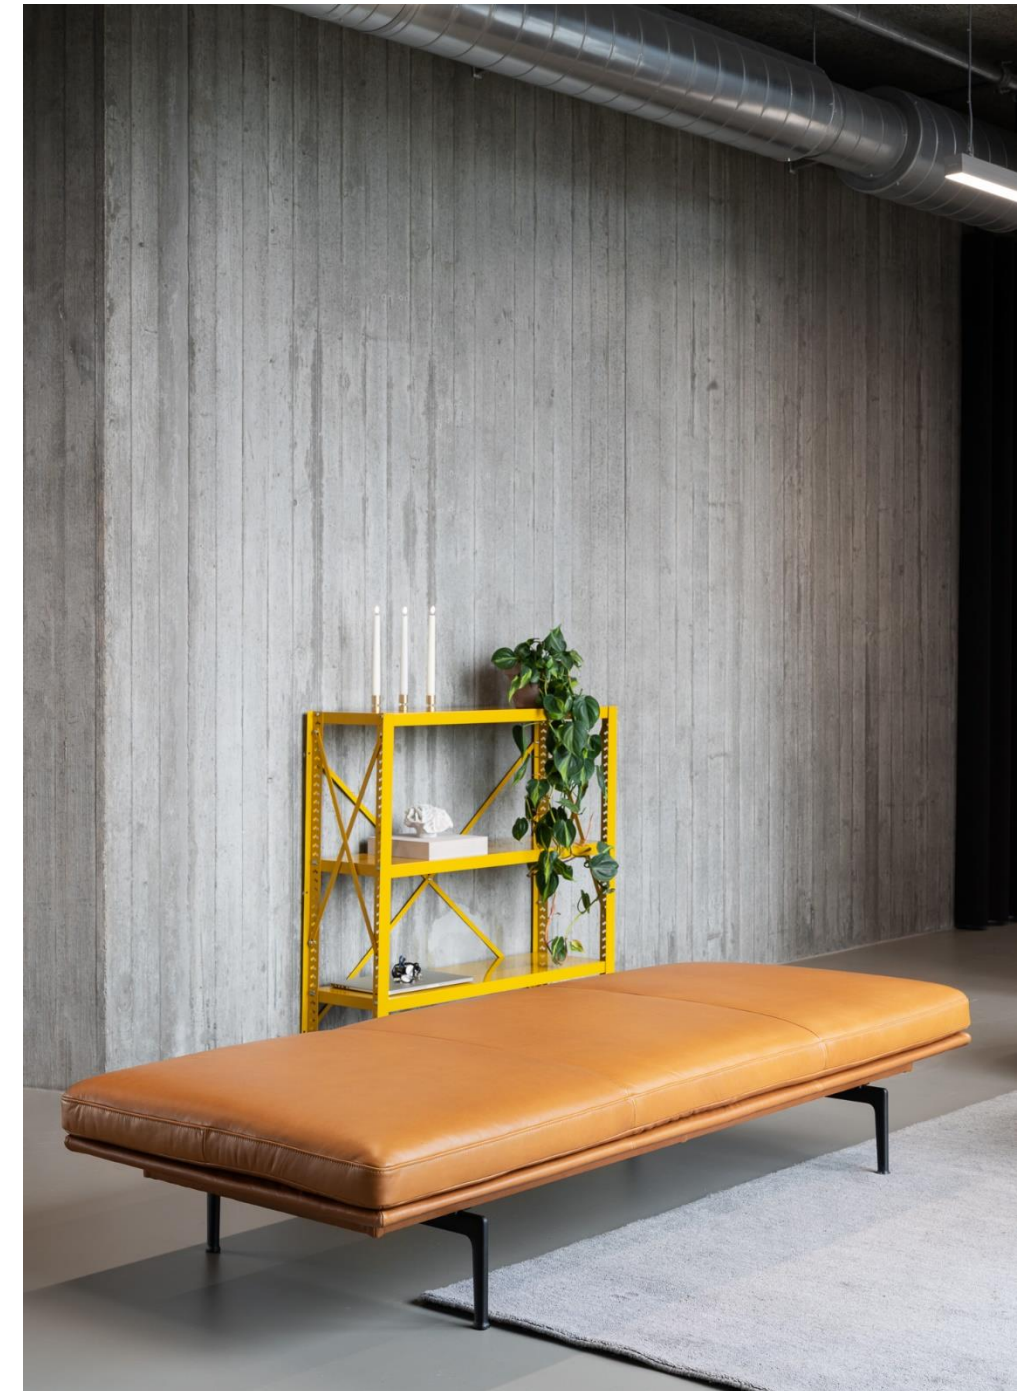

Project: FELLOW WORKSPACE, AARHUS, DENMARK
Photo: JONAS JACOB SVENSSON