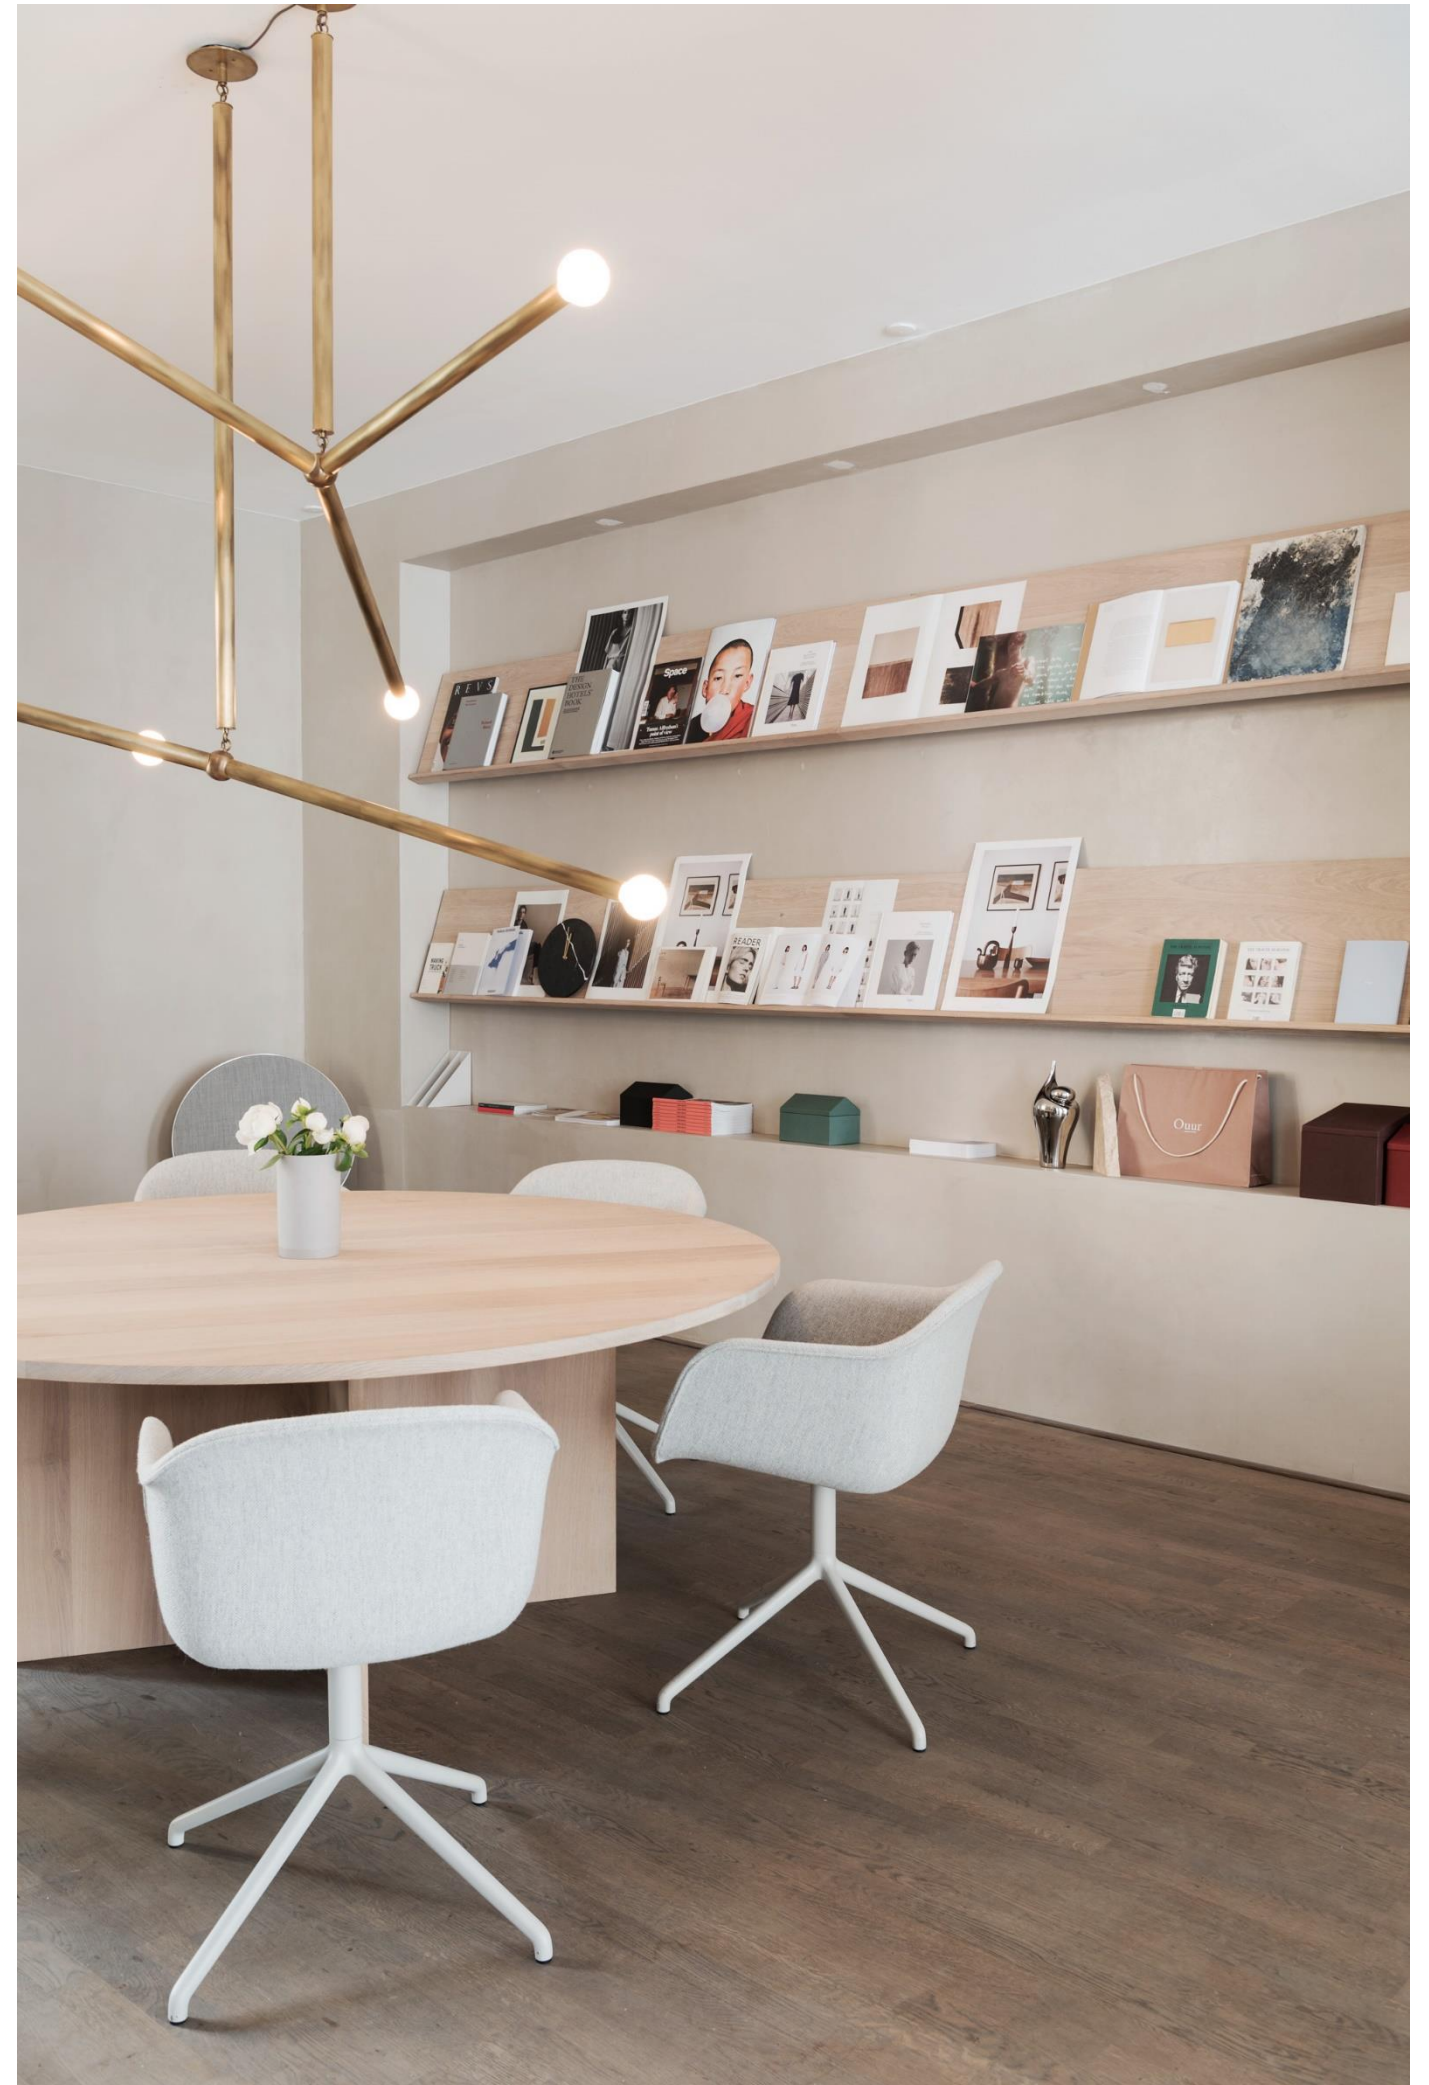

MEETING

COLLABORATION, MEETING &
CONFERENCE