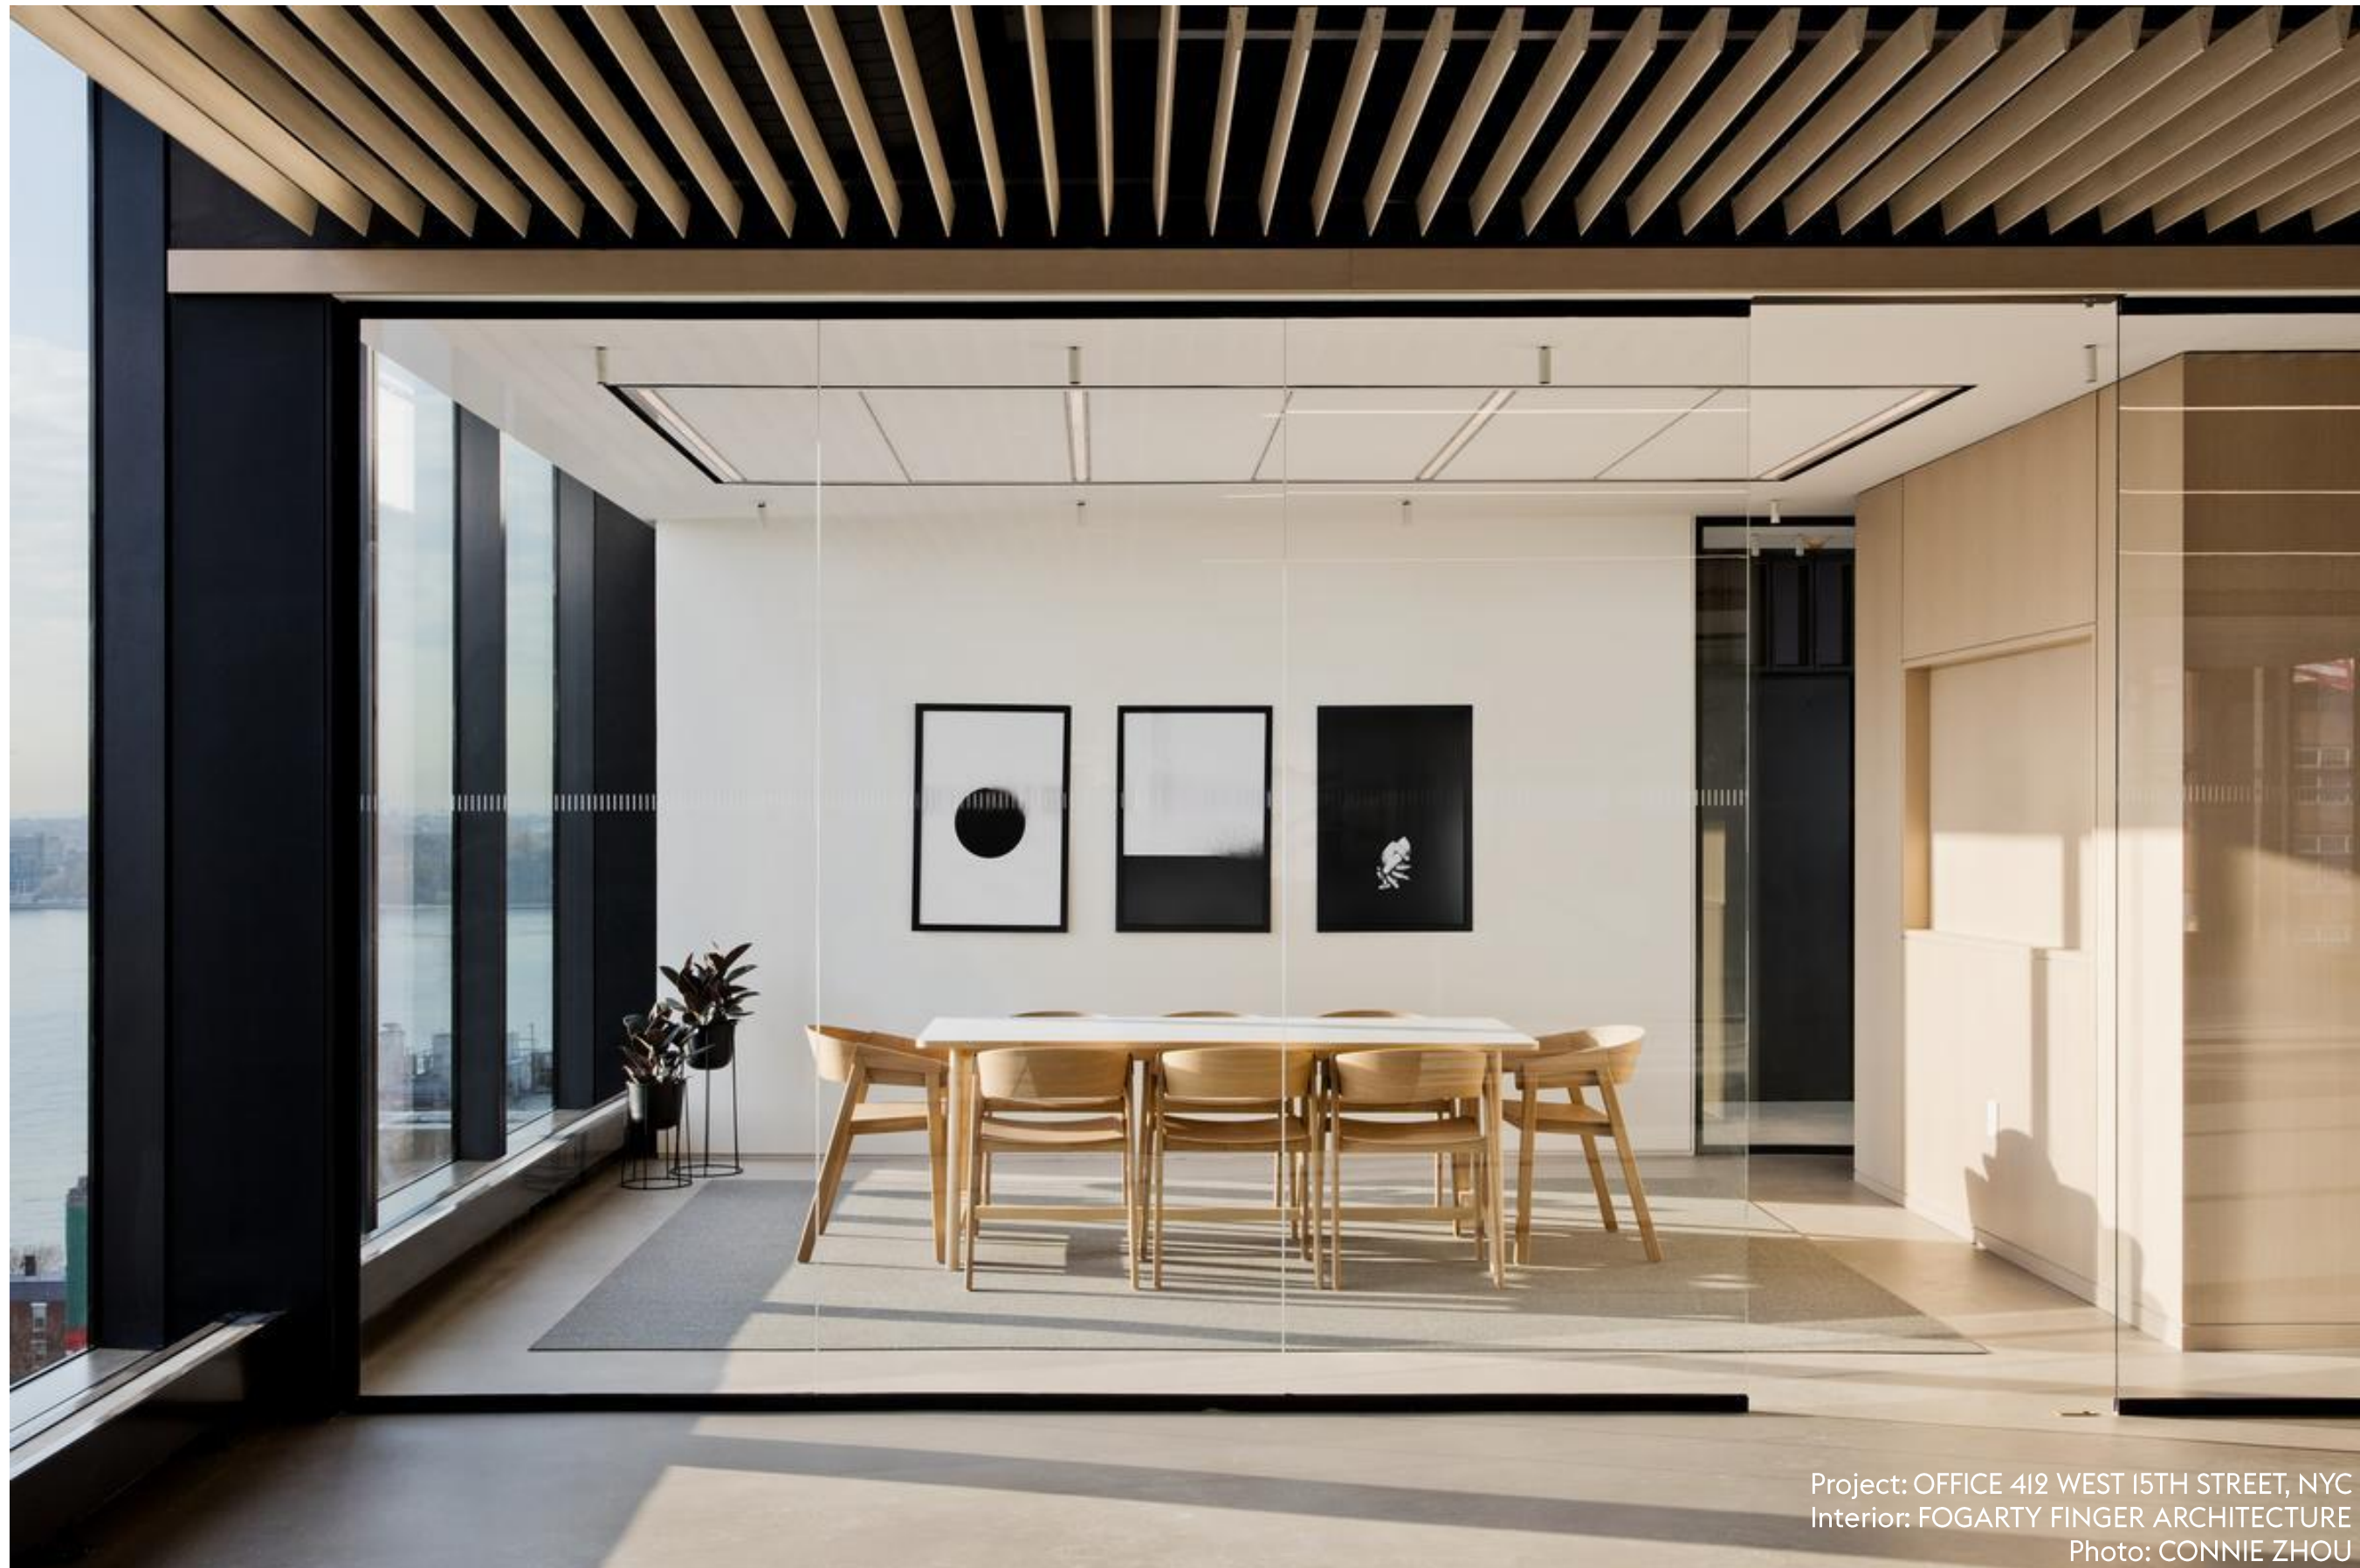

MEETING

COLLABORATION, MEETING & CONFERENCE

Project: OFFICE 412 WEST 15TH STREET, NYC
Interior: FOGARTY FINGER ARCHITECTURE
Photo: CONNIE ZHOU

/ COVER ARMCHAIR by Thomas Bentzen