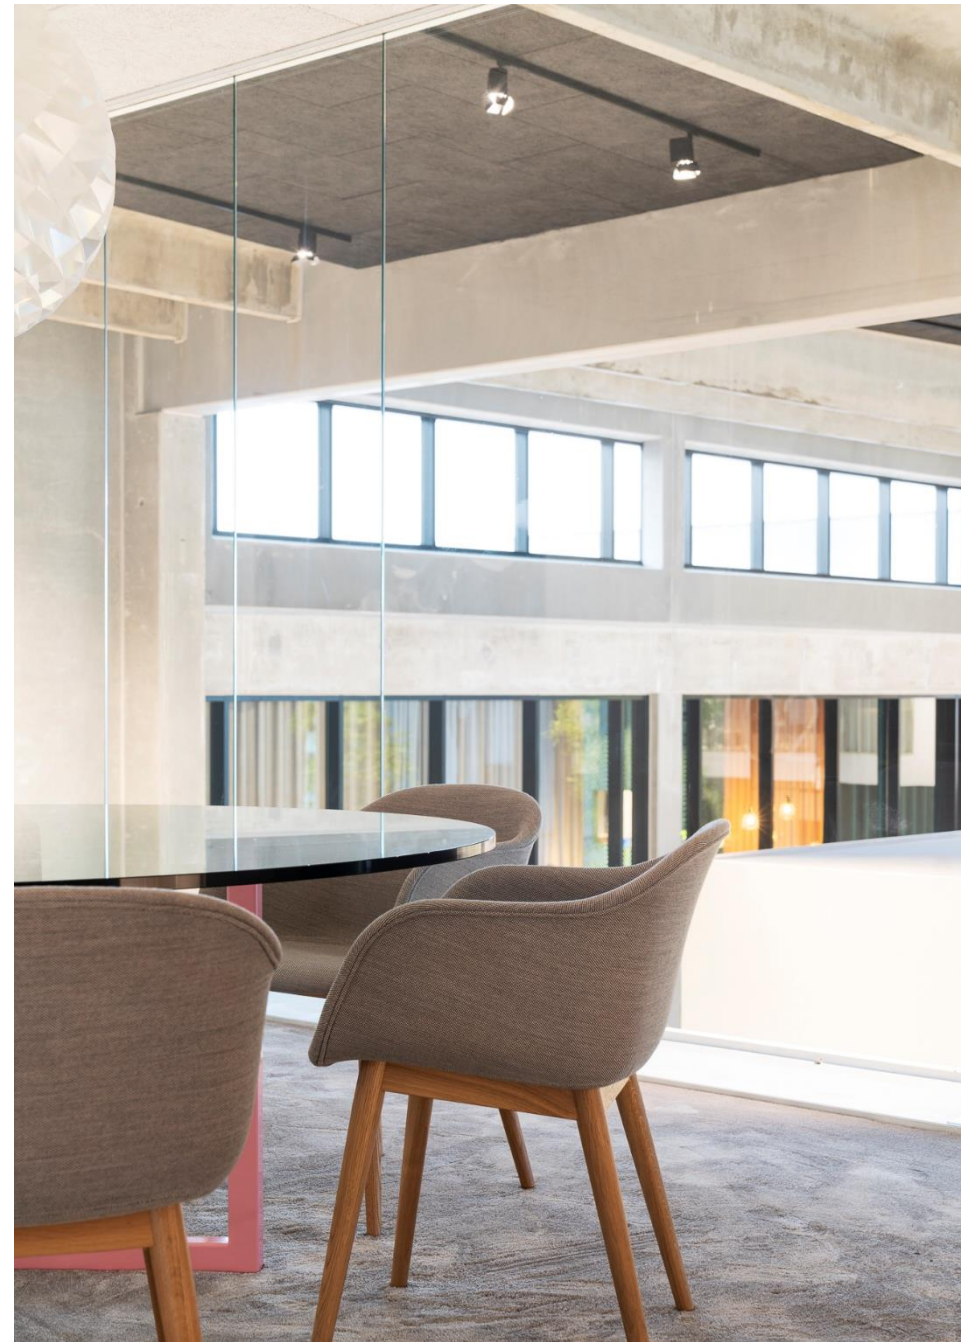

MEETING PP. 34-52

- Collaboration, Meeting & Conference