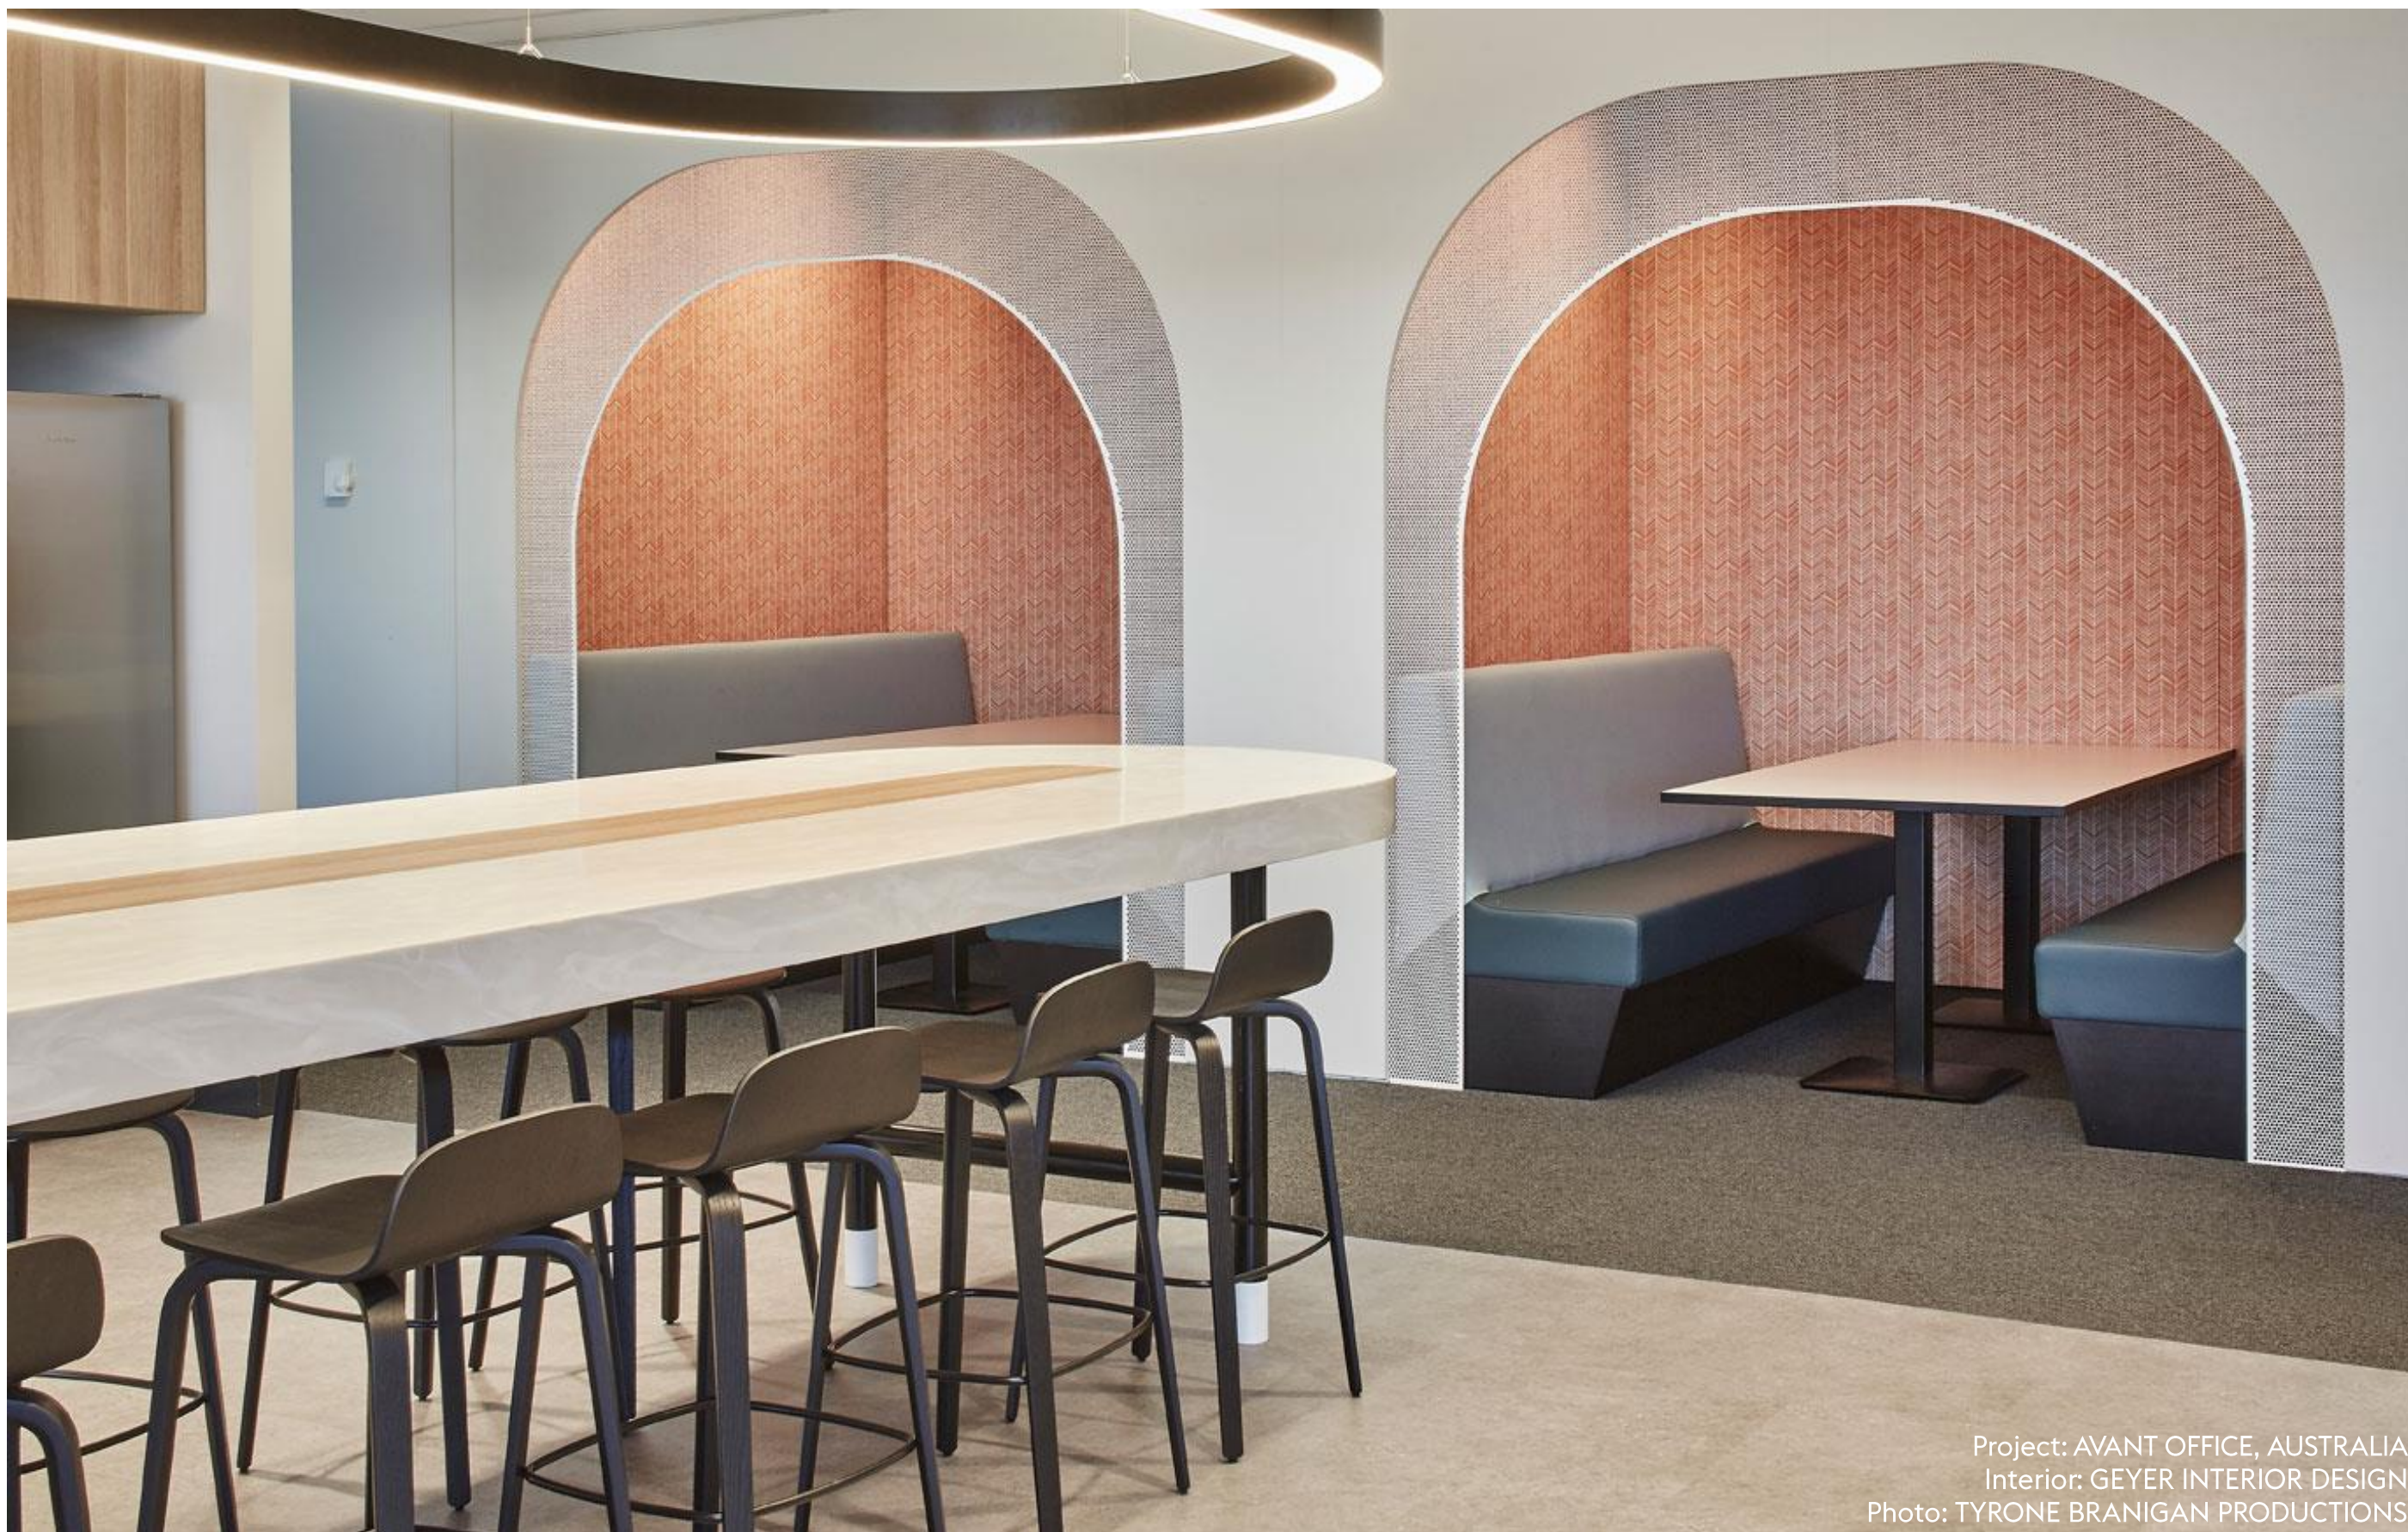

/ 70/70 TABLE by TAF Studio

/ CORKY SERIES by Andreas Engesvik

Location: TUBORG HAVN, COPENHAGEN
Photo: MIKKEL HVILSHØJ

SOCIALIZING

CANTEEN & COFFEE POINT

/ NERD BAR STOOL by David Geckeler

Project: OFFICE 412 WEST 15TH STREET, NYC
Interior: FOGARTY FINGER ARCHITECTURE
Photo: CONNIE ZHOU

SOCIALIZING

CANTEEN & COFFEE POINT

Project: AVANT OFFICE, AUSTRALIA
Interior: GEYER INTERIOR DESIGN
Photo: TYRONE BRANIGAN PRODUCTIONS

/ VISU BAR STOOL by Mika Tolvanen

SOCIALIZING

CANTEEN & COFFEE POINT

Project: BOSTON CONSULTING GROUP, LONDON
Photo: DAVE PARKER PHOTOGRAPHY